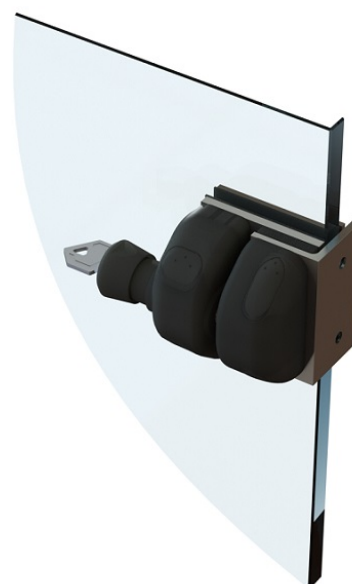

PRODUCT SHEET

Description:

Baluster Latch Lock SS316, W/Key, Wall/Glass 8-12mm Glass, Brushed

Item number:

22.10.375-0

Units	Box	Carton	HS Code	Barcode
Pcs.	1	10	8301401100	
				5704866504744

SISO A/S

Mileparken 11
DK-2740 Skovlunde
Denmark
VAT: DK 24786013

Phone +45 45 830 900

www.siso.dk
siso@siso.dk

Danske Bank
Nytorv Branch
Copenhagen
SWIFT: DABADKKK

Account no.
4180 3112 112936
IBAN Account
DK7230003112112936