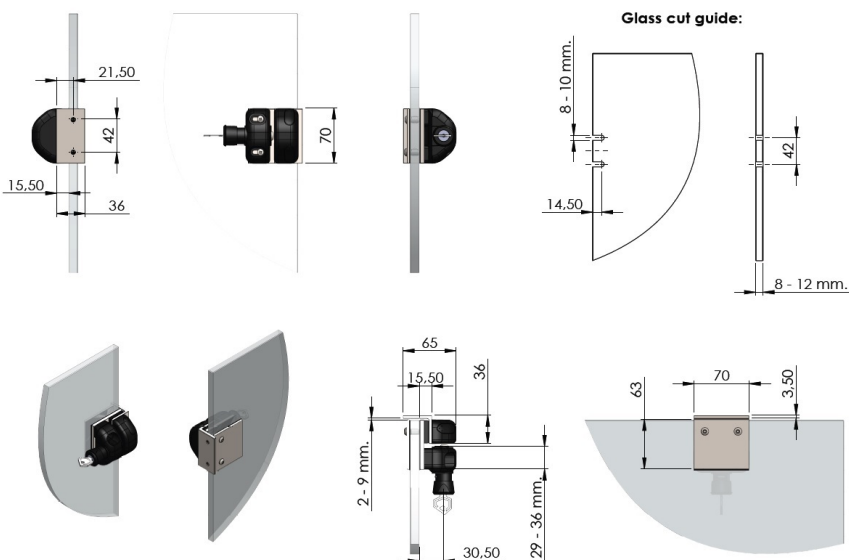

PRODUCT SHEET

Description:

Baluster Latch Lock SS316, W/Key, Wall/Glass 8-12mm Glass, Brushed

Item number:

22.10.375-0

Units	Box	Carton	HS Code	Barcode
Pcs.	1	10	8301401100	
				5704866504744

SISO A/S

Mileparken 11
DK-2740 Skovlunde
Denmark
VAT: DK 24786013

Phone +45 45 830 900

www.siso.dk
siso@siso.dk

Danske Bank
Nytorv Branch
Copenhagen
SWIFT: DABADKKK

Account no.
4180 3112 112936
IBAN Account
DK7230003112112936